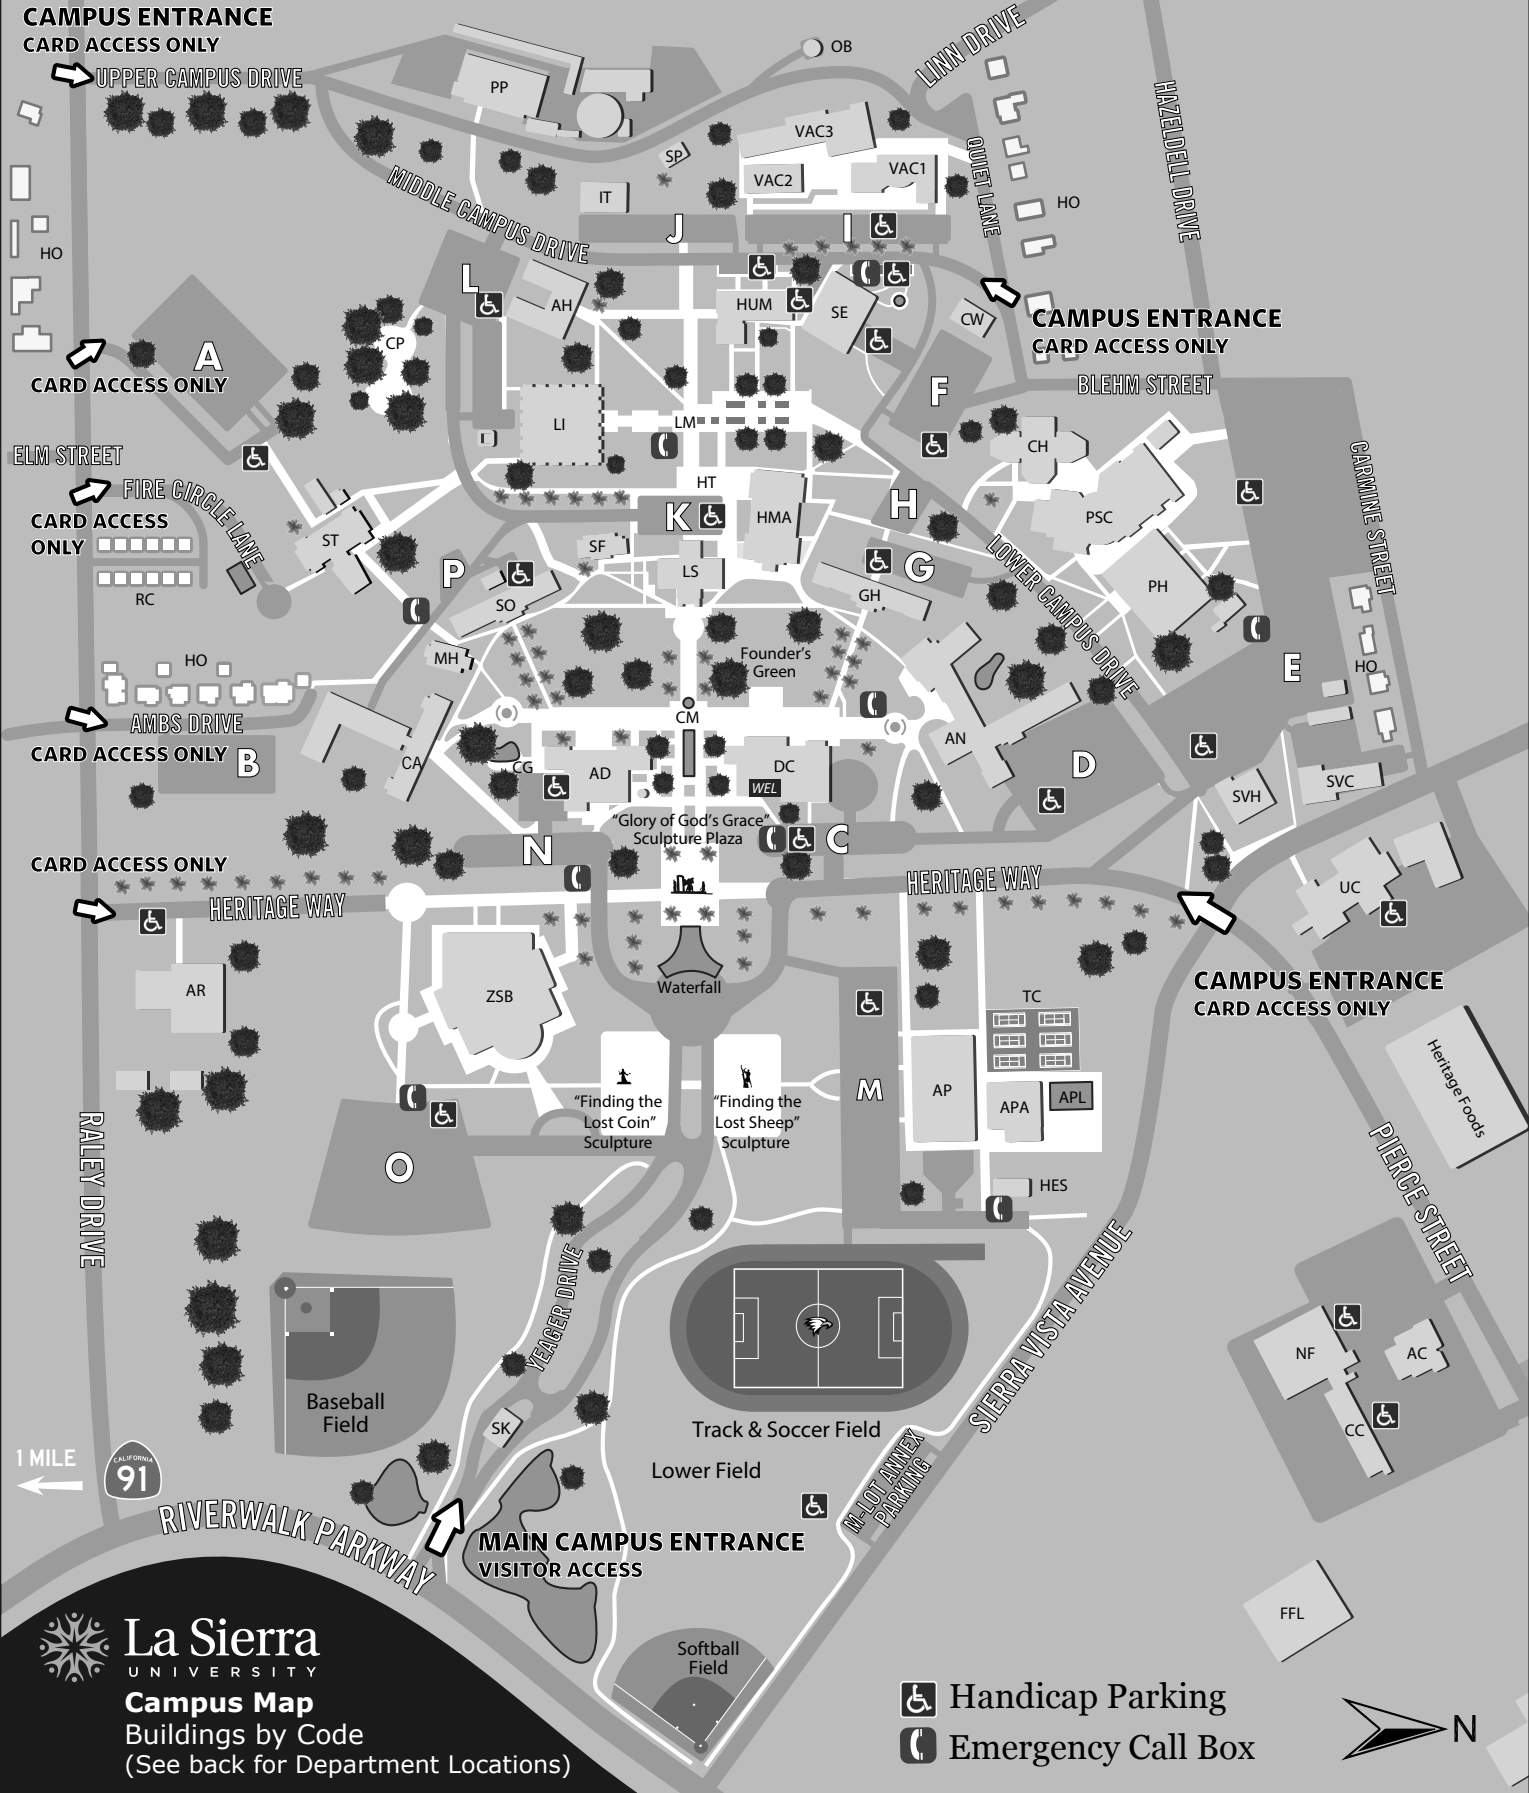

CAMPUS ENTRANCE
CARD ACCESS ONLY

La Sierra
UNIVERSITY

Campus Map
Buildings by Code
(See back for Department Locations)

- Handicap Parking
- Emergency Call Box

AC Alumni Center	CC Campus Safety & Security Patrol	HMA Hole Memorial Auditorium	OB Frances Barnard Observatory	ST Sierra Towers
AD Administration	CC Convenience Center	HO Student/Staff Housing	PH Palmer Hall	SVH Sierra Vista Hall
AH Ambs Hall	CH Cossentine Hall	HT Hamilton Terrace	PP Physical Plant	CC Security
AN Angwin Hall	CM Path of the Just (Campus Mall)	HUM Humanities Hall	PSC T. B. Price Science Complex	TC Tennis Courts
AP Alumni Pavilion	CP Clough Park	IT Information Technology	RC Raley Cottages	UC University Church
APA Alumni Pavilion Annex	CW Custodial Warehouse	LI Library	SE School of Education	VAC Visual Arts Center
APL Alumni Pavilion Pool	DC Dining Commons	LM Library Mall	SF San Fernando Hall	ZSB Tom & Vi Zapara School of Business
AR Archaeology	GH Gladwyn Hall	LS La Sierra Hall	SO South Hall	WEL Welcome Center/ Campus Tours
CA Calkins Hall	HES Health & Exercise Science	MH Matheson Hall	SK Security Kiosk	
		NF Natural Foods	SP San Pasqual Schoolhouse	