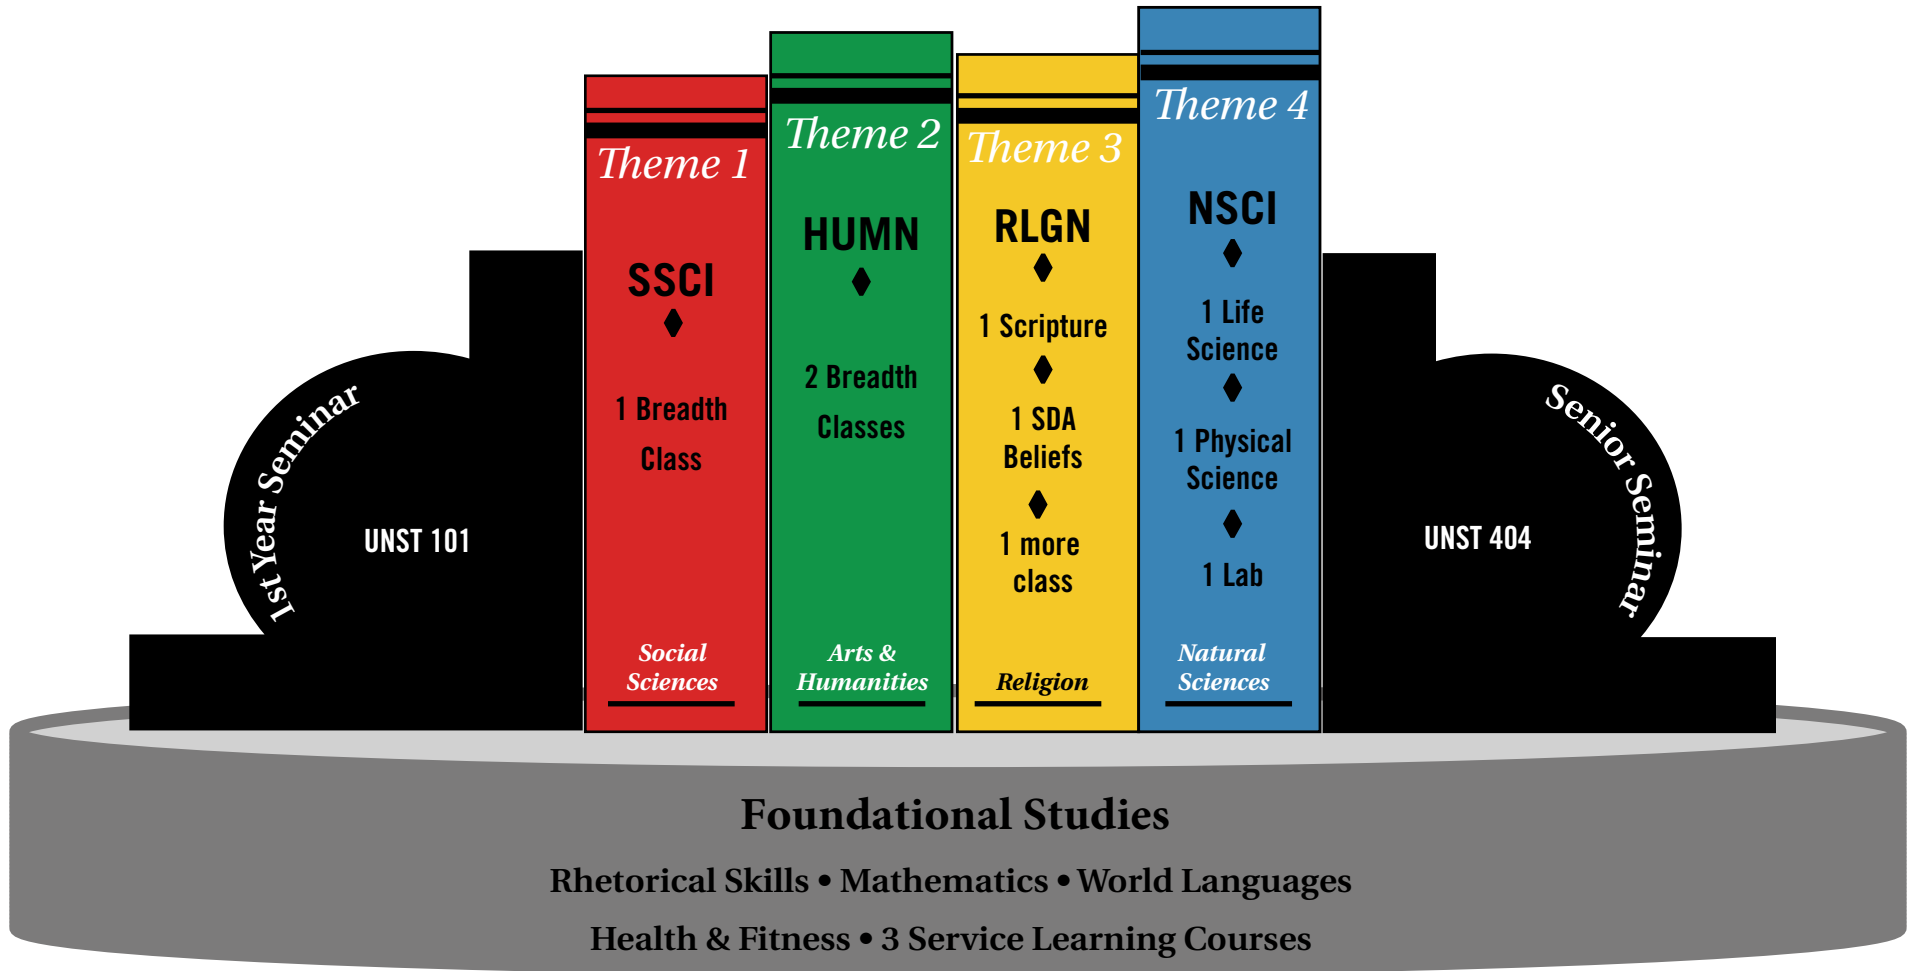

Division of  
General Education

LA SIERRA UNIVERSITY

# University Studies

La Sierra Hall #220 • 4500 Riverwalk Pkwy • Riverside CA 92505 • 951-785-2499 • [www.lasierra.edu/university-studies/](http://www.lasierra.edu/university-studies/)